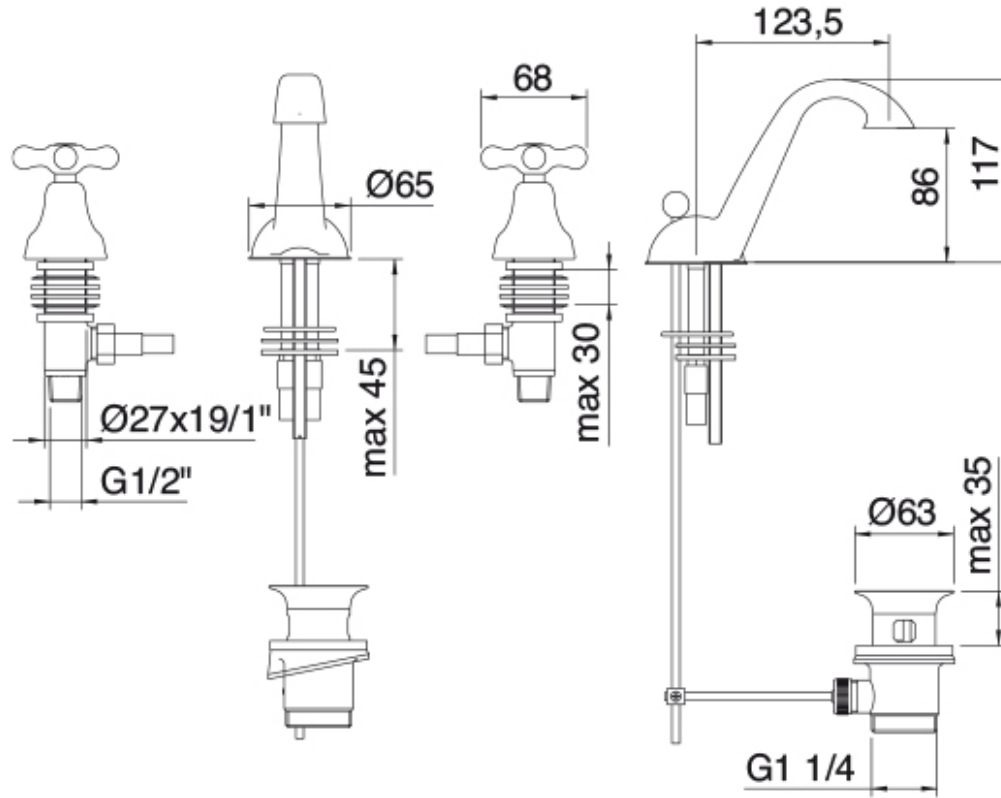

6710

FINITURE:

CROMO

treeemme RUBINETTERIE
instruments for water